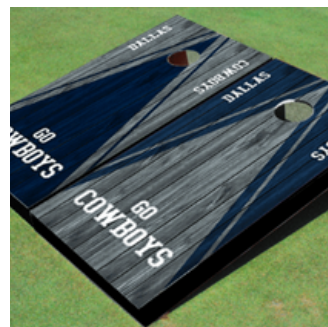

TEAM, MILITARY, & INSTOCK CORNHOLE SETS

CORNHOLE BOARDS SETS COMES WITH 2 CUSTOM CORNHOLE BOARDS THAT ARE ACA REGULATION SIZED (48 INCHES LONG BY 24 INCHES WIDE WITH A 6-INCH DIAMETER HOLE) AND 8 MATCHING DUCK CLOTH BAGS (2 SETS OF 4). THE SET IS FULLY ASSEMBLED SO IT'S READY TO PLAY. MADE IN THE USA OF THE HIGHEST QUALITY MATERIALS AND CRAFTSMANSHIP. PLEASE NOTE THAT OUR SPORTS TEAM AND OFFICIALLY LICENSED BOARDS ARE NOT THE EXACT SAME CONSTRUCTION AS OUR STANDARD CUSTOM CORNHOLE

ALL SPORTS BOARDS AND BE MIXED AND MATCHED WITH DESIGN TYPES AND EVEN OTHER TEAMS!

ALTERNATING LONG STRIPE

ALTERNATING LONG STRIPE

ALTERNATING BORDER

ALTERNATING TRIANGLE

ALTERNATING WOOD LOOK TRIANGLE

ROSEWOOD ALTERNATING BORDER

SOLID ROSEWOOD

ALTERNATING BASKETBALL COURT

ALTERNATING DIAMOND

ALTERNATING SOLID

FIELD LONG STRIPE ALTERNATING

UNITED STATES ARMY ALTERNATING

GO ARMY MATCHING BORDER

GO ARMY SOLID YELLOW