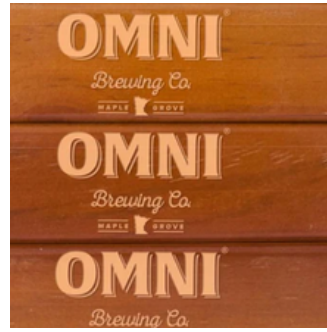

**CUSTOM CARRYING
BAG $20 ADD-ON**