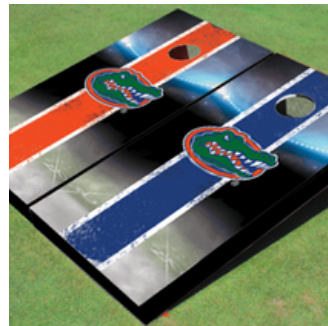

TEAM, MILITARY, & INSTOCK CORNHOLE SETS

CORNHOLE BOARDS SETS COMES WITH 2 CUSTOM CORNHOLE BOARDS THAT ARE ACA REGULATION SIZED (48 INCHES LONG BY 24 INCHES WIDE WITH A 6-INCH DIAMETER HOLE) AND 8 MATCHING DUCK CLOTH BAGS (2 SETS OF 4). THE SET IS FULLY ASSEMBLED SO IT'S READY TO PLAY. MADE IN THE USA OF THE HIGHEST QUALITY MATERIALS AND CRAFTSMANSHIP. PLEASE NOTE THAT OUR SPORTS TEAM AND OFFICIALLY LICENSED BOARDS ARE NOT THE EXACT SAME CONSTRUCTION AS OUR STANDARD CUSTOM CORNHOLE

SOLID ROSEWOOD

ALTERNATING BASKETBALL COURT

ALTERNATING DIAMOND

ALTERNATING SOLID

FIELD LONG STRIPE ALTERNATING

UNITED STATES ARMY ALTERNATING

GO ARMY MATCHING BORDER

GO ARMY SOLID YELLOW

NFL ALTERNATING WOOD LOOK TRIANGLE

WONDERFUL BEACH

CUSTOM CONNECT FOUR & TUMBLE TOWERS & ACCESSORIES

GIANT TUMBLE TOWERS

\$189.99 PER SET

**FULL SET DESIGN
\$20 ADD-ON**

**CUSTOM CARRYING
BAG \$20 ADD-ON**

**CUSTOM DESIGNS &
LOGOS**

GIANT CONNECT FOUR

\$209.99 PER SET

**CUSTOM DESIGNS &
LOGOS**

**CUSTOM CARRYING BAG
\$20 ADD-ON**

**31 INCHES WIDE
BY 2 FEET TALL**

GIANT YARD DICE

69.99 PER SET

**CUSTOM DESIGNS &
LOGOS**