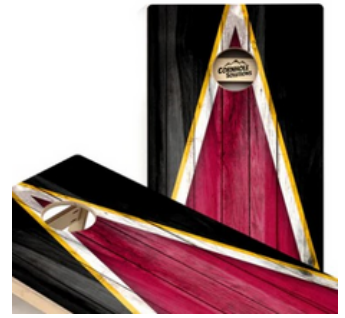

TRIANGLE DESIGNS
MULTIPLE COLORS