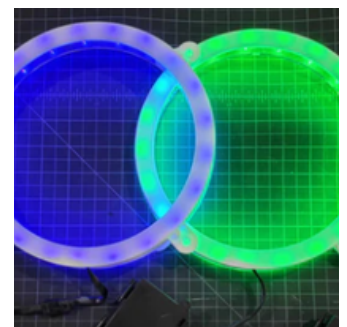

**CUSTOM CARRYING BAG
\$20 ADD-ON**

**3.5" WOOD
OVERSIZED DICE**

CORNHOLE ACCESSORIES

**CUSTOM BAGS (8 BAGS)
\$100**

**CUSTOM SCOREBOARDS
\$70**

**CORNHOLE
CARRYING BAG \$30**

**LED LIGHTS (20 COLORS)
\$35**