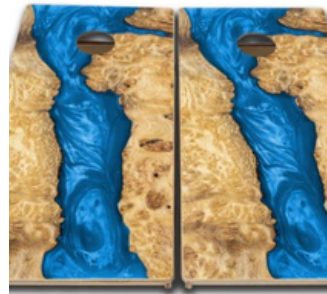

BLUE EPOXY DESIGN